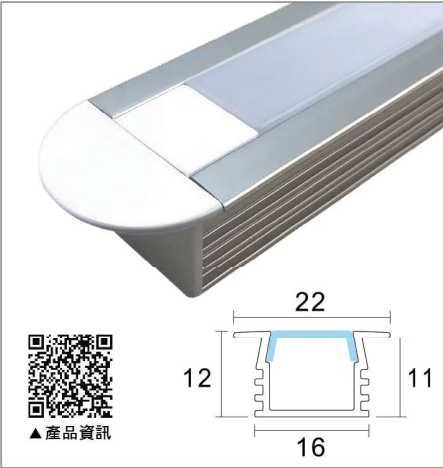

LAA0022 超薄直裝硬條燈 (內建觸控開關)

LAB0022 超薄直裝硬條燈 (內建手掃開關)

型號：LAA0022 (觸控)、LAB0022 (手掃)

尺寸：W17 x H9mm

色溫：3000 / 4000 / 6000K

電壓：DC12V

長(mm)	寬(mm)	高(mm)	價位	功率
L 600mm	x W17mm	x H9mm	= 1600	[8W]
L 800mm	x W17mm	x H9mm	= 1800	[10W]
L 1000mm	x W17mm	x H9mm	= 2000	[12W]
L 1200mm	x W17mm	x H9mm	= 2400	[15W]
L 1500mm	x W17mm	x H9mm	= 3000	[18W]
L 1800mm	x W17mm	x H9mm	= 3200	[22W]
L 2000mm	x W17mm	x H9mm	= 3400	[24W]
L 3000mm	x W17mm	x H9mm	= 4900	[36W]