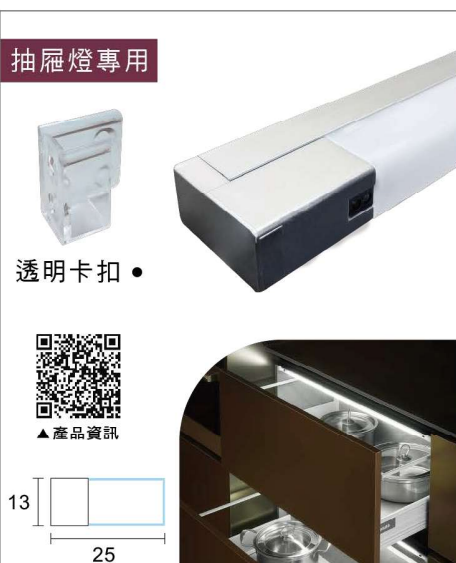

LAB0007A 單門控感應抽屜燈 (內建門控開關)

型號：LAB0007A 電壓：DC12V

尺寸：H13 x W25mm 色溫：3000 / 4000 / 6000K

長(mm)	寬(mm)	高(mm)	價位	功率
L 560mm	x W25mm	x H13mm	= 1300	[8W]
L 760mm	x W25mm	x H13mm	= 1500	[9W]
L 860mm	x W25mm	x H13mm	= 1800	[10W]
L 960mm	x W25mm	x H13mm	= 2000	[11W]
L 1160mm	x W25mm	x H13mm	= 2200	[12W]